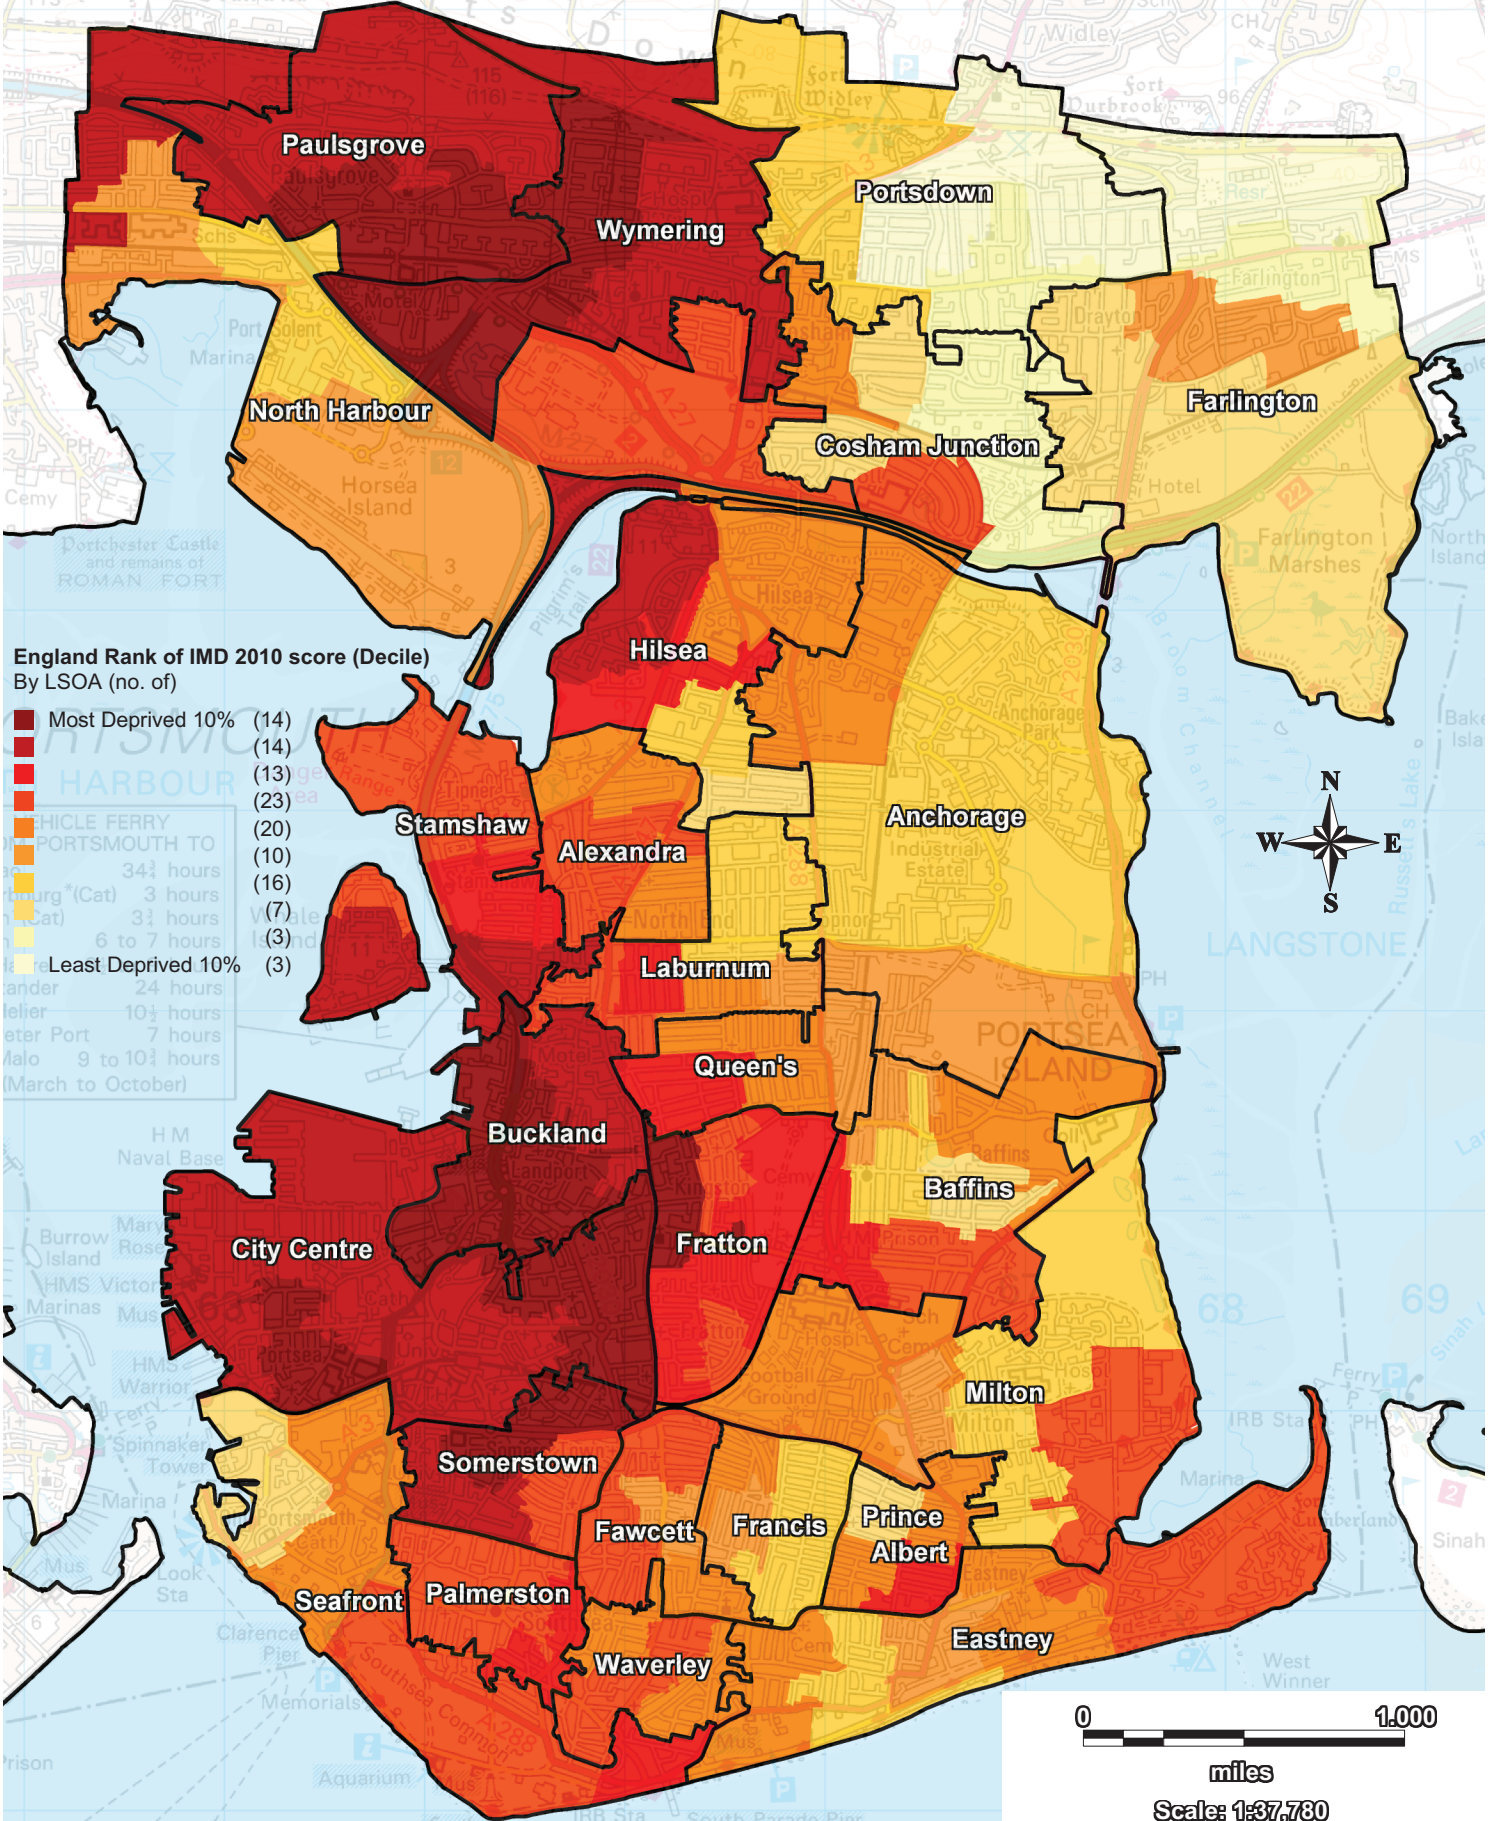

Map of Portsmouth with the England rank of IMD 2010 overall score in deciles by Lower Super Output Area (LSOA) overlaid by MSOAs.

Source: Department for Communities and Local Government, Indices of Deprivation 2010.

© Crown Copyright and database right 2011. Ordnance Survey 100050541.

Contains Ordnance Survey data © Crown copyright and database right 2010.

ONS, Super Output Area Boundaries. Crown copyright 2004. Crown copyright material is reproduced with the permission of the Controller of HMSO.